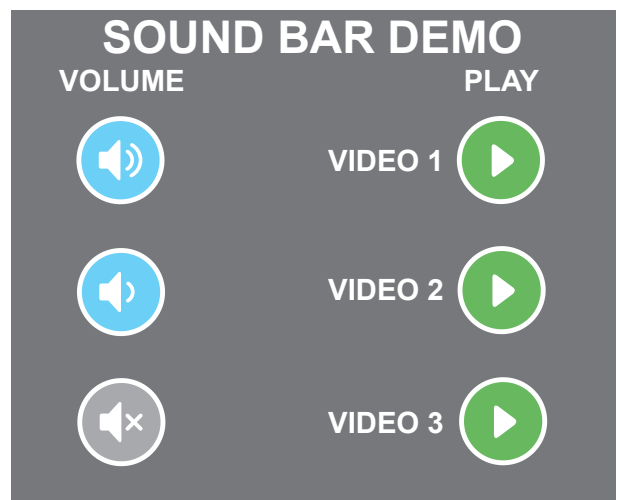

EXAMPLE OF A TS09 CUSTOM OVERLAY