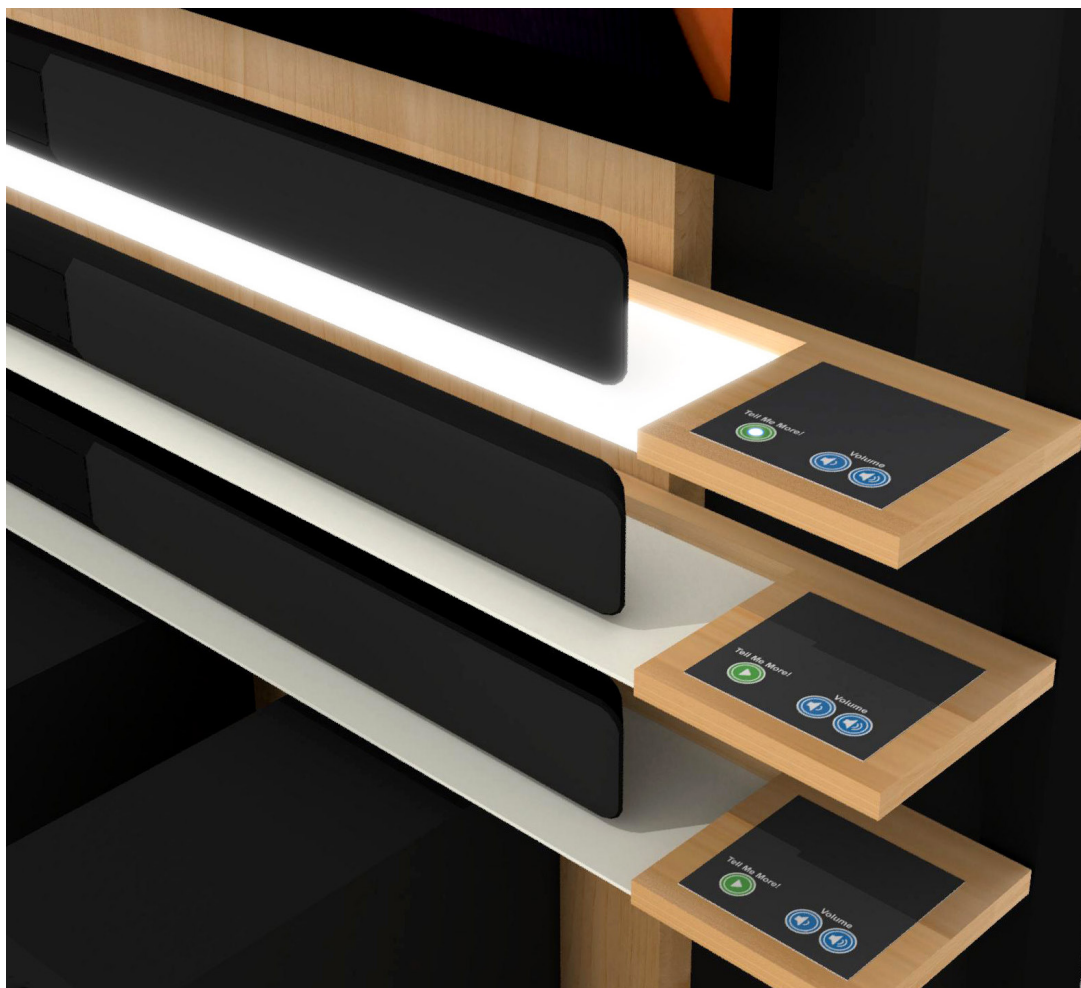

# Touch Panels for Retail Demonstrations

The Audio Authority® TouchSelect™ series offers flexible solutions to any interactive challenge - product activation, play/pause, volume control, or multiple track choices. These panels can be linked together with standard Cat 5 cables, and connected to a variety of compatible modules to create a complete demo system. Our video and audio players, switchers, and amplifiers can be integrated with third party devices to solve your demo challenge, with custom graphics that make your display attractive and interactive.

## Features

- Use only the locations you need.
- Use any non-conductive material for graphic overlay.
- Bright blue LEDs shine through many overlay materials.
- Each touch position can be programmed.
- Custom layout available on request.

## TS04 Example System:

- A touch panel next to each product controls volume and plays video tracks.
- Dedicated TV and media player for each of three sections.
- Start a demo by touching “Play Next” and adjust volume by touching “Volume” keys.
- Easy to install touch panels connect via Cat 5 to switcher.
- Switcher passes play and volume commands from touchpanel to player
- Switcher accepts digital audio signal from player and passes it to selected soundbar or speaker.