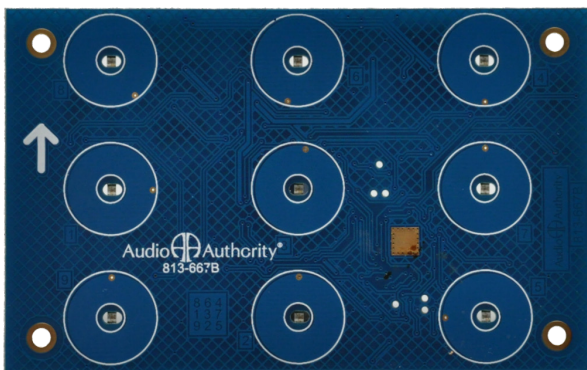

Model TS09

9 Position Touch Panel

- Dimensions (HxWxD, inches): 2.5 x 4 x 1

TS09 FRONT VIEW WITHOUT OVERLAY