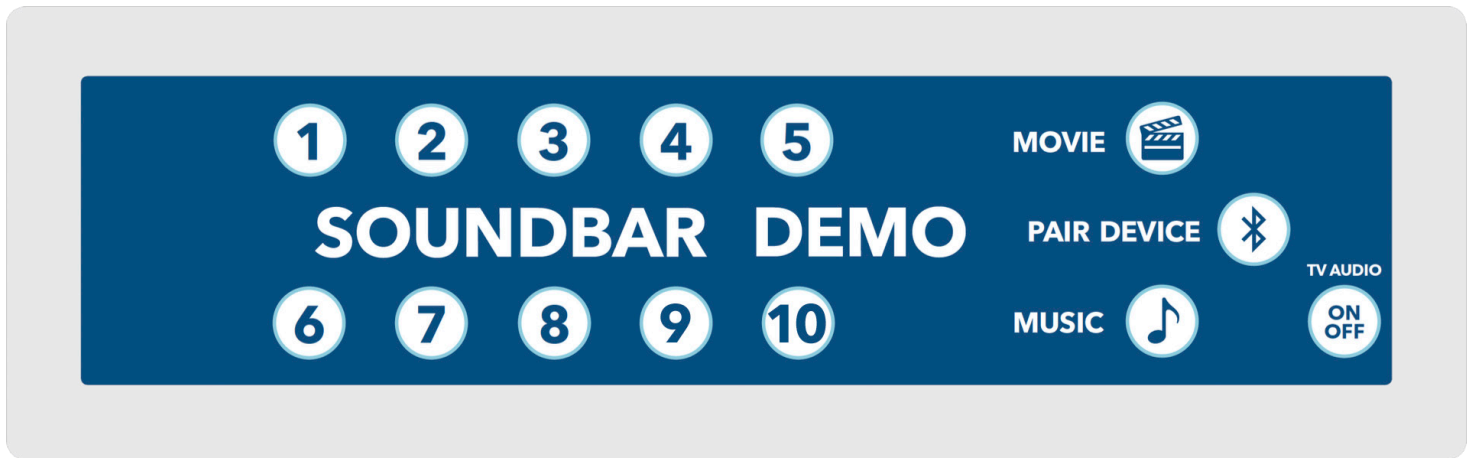

Model TS22

22 Position Touch Panel

- Dimensions (HxWxD, inches): 3.5 x 11.75 x 1

EXAMPLE OF A TS22 CUSTOM OVERLAY