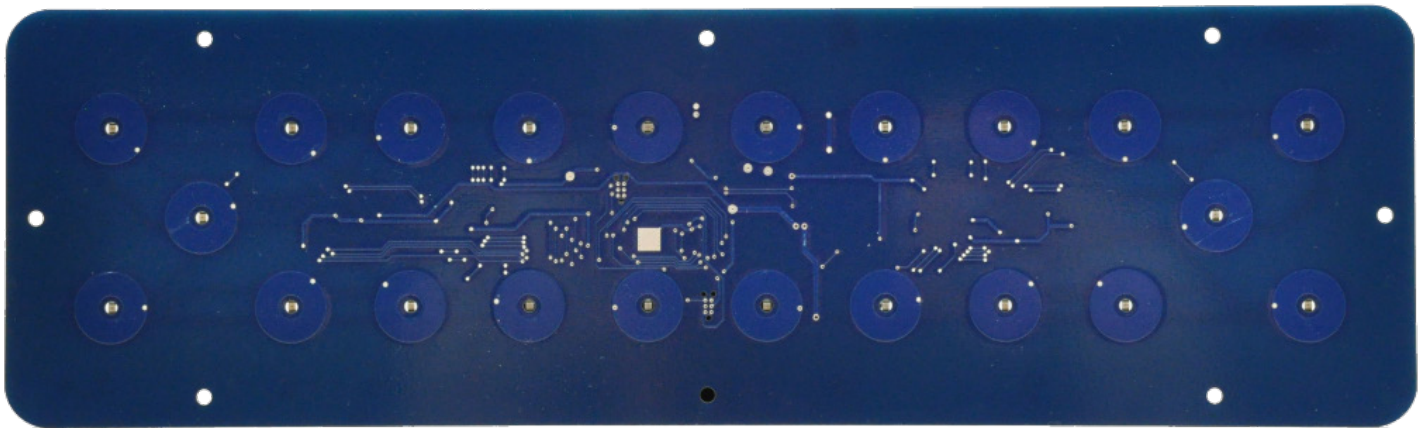

TS22 FRONT VIEW WITHOUT OVERLAY

TS22 Example System:

- Choose from eight soundbar positions.
- Invites customers to connect a Bluetooth device.
- Compare TV sound to soundbars.