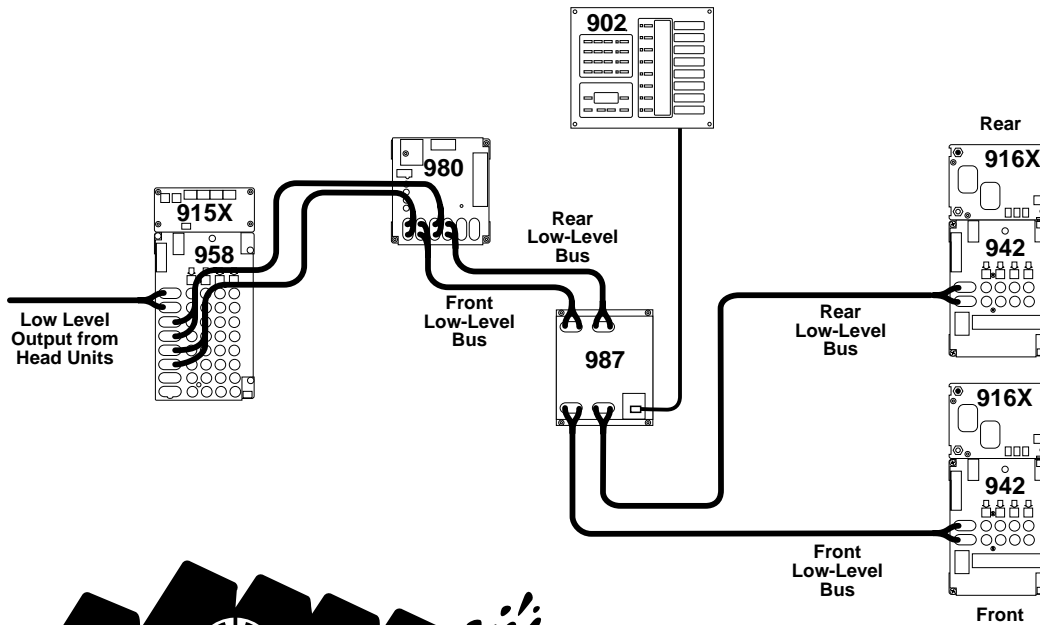

**Model 987 Equal Volume Comparison Module
Wiring Diagram for 4-Channel Car Audio Systems**

2048 Mercer Road, Lexington, Kentucky 40511-1071
 Phone: 859/233-4599 • Fax: 859/233-4510
 Customer Toll-Free USA & Canada: 800/322-8346
 Website: <http://www.audioauthority.com>